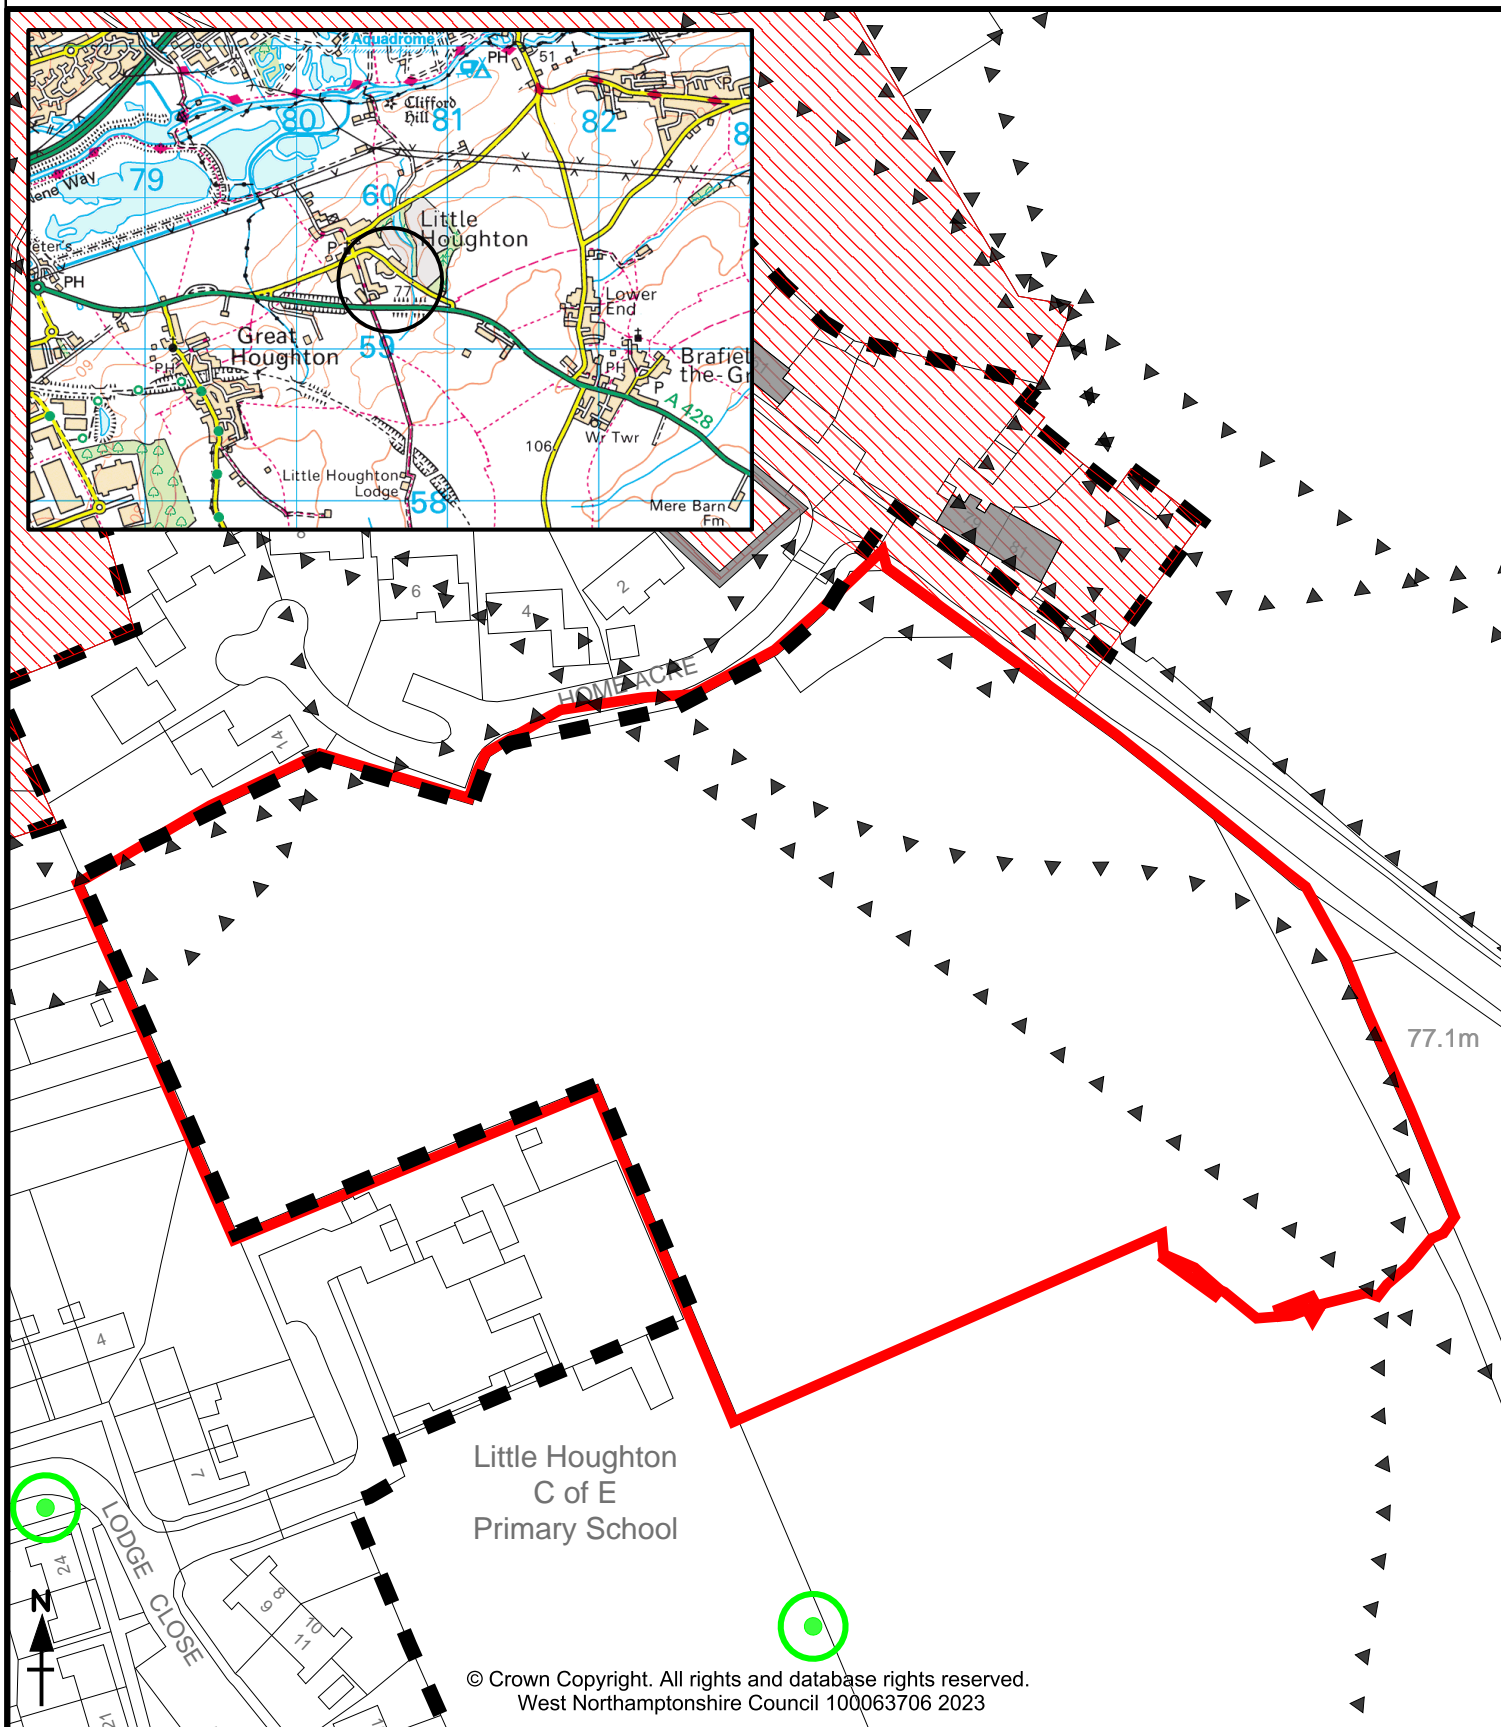

Application Number: WNS/2022/1396/MAR

Parish: Little Houghton CP

© Crown Copyright. All rights and database rights reserved.
West Northamptonshire Council 100063706 2023

Town/Village: Little Houghton

Site Area: 1.7278 Ha

Grid Location: SP8062859455

Map Scale: 1:1250

Village/Town Confines

Tree Preservation Order - Single

Listed Building